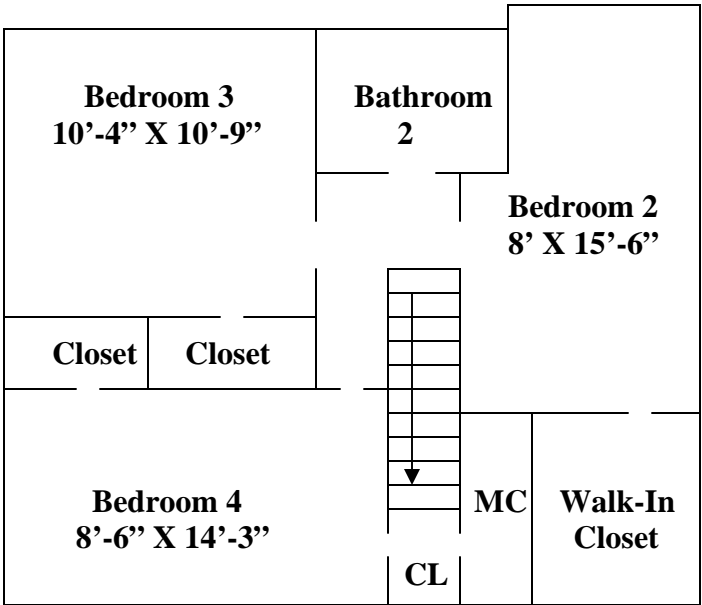

**701-A SOUTH MAIN STREET**

- 4 Bedroom Apartment
- 2 Bathrooms
- Refrigerator
- Stove
- Dishwasher
- Garbage Disposal
- Washer/Dryer in Unit
- Wall-to-Wall Carpet
- Central Air
- 4 Blocks from Campus

2<sup>ND</sup> FLOOR

701-C SOUTH MAIN STREET  
'B' IS A MIRROR IMAGE

- 4 Bedroom Townhouse
- 3 Bathrooms
- Refrigerator
- Stove
- Dishwasher
- Garbage Disposal
- Washer/Dryer In Unit
- Wall-to-Wall Carpet
- Central Air
- 4 Blocks from Campus

1<sup>ST</sup> FLOOR

NOT TO SCALE

BASEMENT

701-D SOUTH MAIN STREET  
'E' IS MIRROR IMAGE

2<sup>ND</sup> FLOOR

- 4 Bedroom Townhouse
- 2 Bathrooms
- Refrigerator
- Stove
- Dishwasher
- Garbage Disposal
- Wall-to-Wall Carpet
- Central Air
- 4 Blocks from Campus

NOT TO SCALE