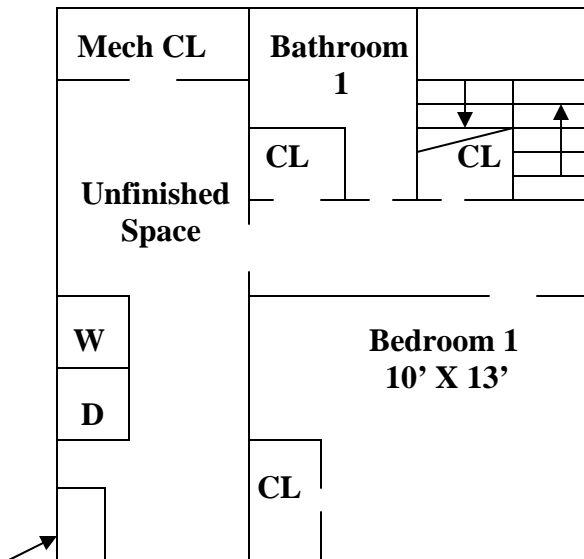

**701-A SOUTH MAIN STREET**

- 4 Bedroom Apartment
- 2 Bathrooms
- Refrigerator
- Stove
- Dishwasher
- Garbage Disposal
- Washer/Dryer in Unit
- Wall-to-Wall Carpet
- Central Air
- 4 Blocks from Campus

2<sup>ND</sup> FLOOR

701-C SOUTH MAIN STREET  
'B' IS A MIRROR IMAGE

- 4 Bedroom Townhouse
- 3 Bathrooms
- Refrigerator
- Stove
- Dishwasher
- Garbage Disposal
- Washer/Dryer In Unit
- Wall-to-Wall Carpet
- Central Air
- 4 Blocks from Campus

1<sup>ST</sup> FLOOR

NOT TO SCALE

BASEMENT

701-D SOUTH MAIN STREET  
'E' IS MIRROR IMAGE

2<sup>ND</sup> FLOOR

- 4 Bedroom Townhouse
- 2 Bathrooms
- Refrigerator
- Stove
- Dishwasher
- Garbage Disposal
- Wall-to-Wall Carpet
- Central Air
- 4 Blocks from Campus