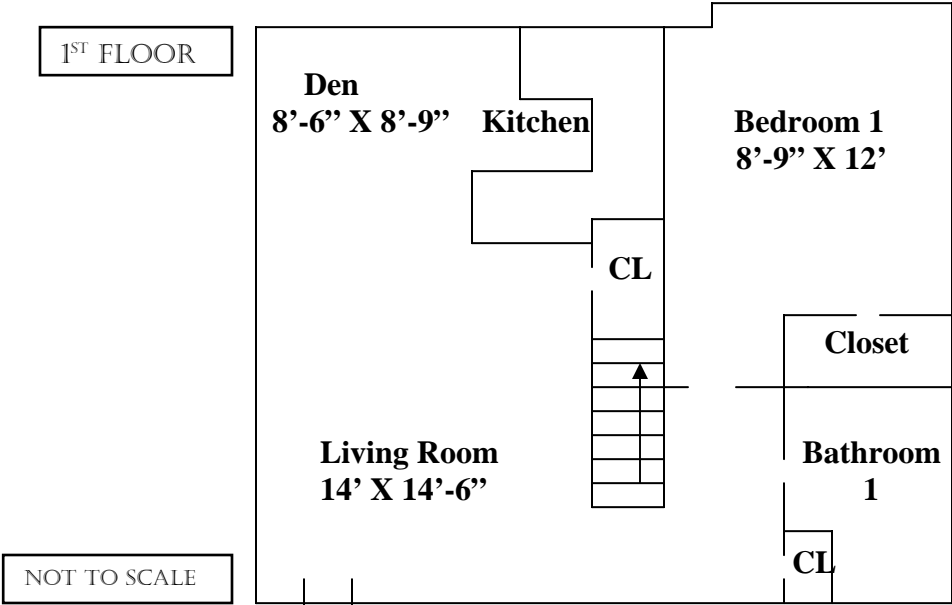

**701-A SOUTH MAIN STREET**

- 4 Bedroom Apartment
- 2 Bathrooms
- Refrigerator
- Stove
- Dishwasher
- Garbage Disposal
- Washer/Dryer in Unit
- Wall-to-Wall Carpet
- Central Air
- 4 Blocks from Campus

2<sup>ND</sup> FLOOR

701-C SOUTH MAIN STREET  
'B' IS A MIRROR IMAGE

- 4 Bedroom Townhouse
- 3 Bathrooms
- Refrigerator
- Stove
- Dishwasher
- Garbage Disposal
- Washer/Dryer In Unit
- Wall-to-Wall Carpet
- Central Air
- 4 Blocks from Campus

1<sup>ST</sup> FLOOR

NOT TO SCALE

BASEMENT

701-D SOUTH MAIN STREET  
'E' IS MIRROR IMAGE

2<sup>ND</sup> FLOOR

- 4 Bedroom Townhouse
- 2 Bathrooms
- Refrigerator
- Stove
- Dishwasher
- Garbage Disposal
- Wall-to-Wall Carpet
- Central Air
- 4 Blocks from Campus

NOT TO SCALE