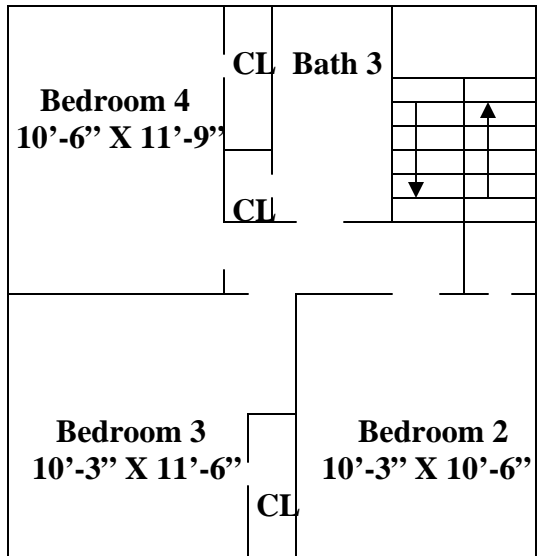

**701-A SOUTH MAIN STREET**

- 4 Bedroom Apartment
- 2 Bathrooms
- Refrigerator
- Stove
- Dishwasher
- Garbage Disposal
- Washer/Dryer in Unit
- Wall-to-Wall Carpet
- Central Air
- 4 Blocks from Campus

2<sup>ND</sup> FLOOR

701-C SOUTH MAIN STREET  
'B' IS A MIRROR IMAGE

- 4 Bedroom Townhouse
- 3 Bathrooms
- Refrigerator
- Stove
- Dishwasher
- Garbage Disposal
- Washer/Dryer In Unit
- Wall-to-Wall Carpet
- Central Air
- 4 Blocks from Campus

1<sup>ST</sup> FLOOR

NOT TO SCALE

BASEMENT

701-D SOUTH MAIN STREET  
'E' IS MIRROR IMAGE

2<sup>ND</sup> FLOOR

- 4 Bedroom Townhouse
- 2 Bathrooms
- Refrigerator
- Stove
- Dishwasher
- Garbage Disposal
- Wall-to-Wall Carpet
- Central Air
- 4 Blocks from Campus