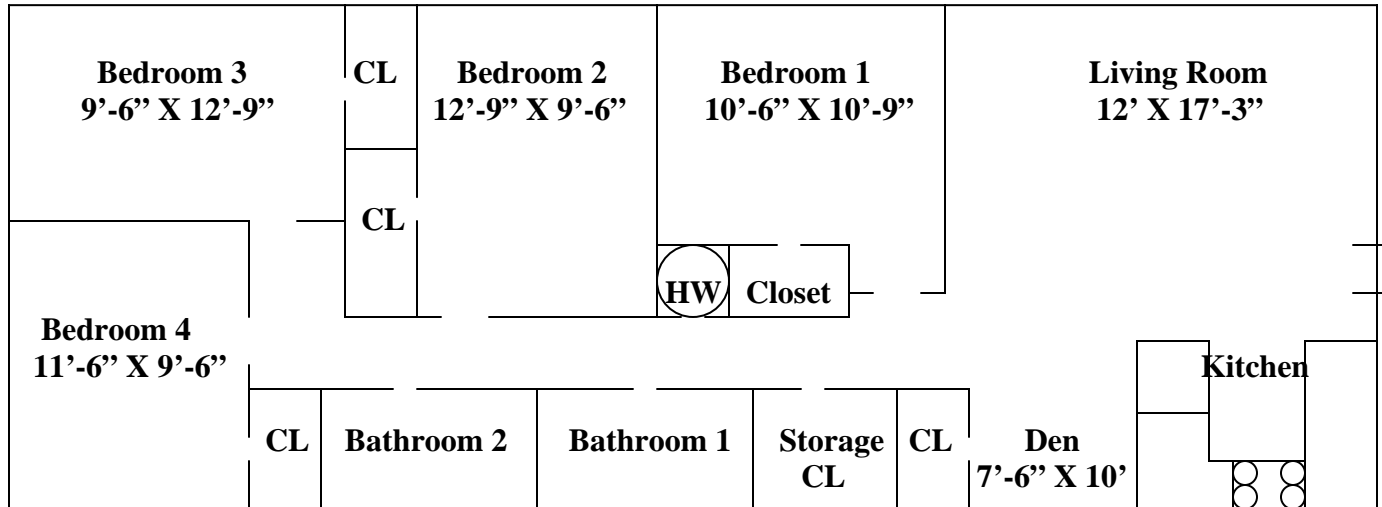

**701-A SOUTH MAIN STREET**

- 4 Bedroom Apartment
- 2 Bathrooms
- Refrigerator
- Stove
- Dishwasher
- Garbage Disposal
- Washer/Dryer in Unit
- Wall-to-Wall Carpet
- Central Air
- 4 Blocks from Campus

2<sup>ND</sup> FLOOR

701-C SOUTH MAIN STREET  
'B' IS A MIRROR IMAGE

- 4 Bedroom Townhouse
- 3 Bathrooms
- Refrigerator
- Stove
- Dishwasher
- Garbage Disposal
- Washer/Dryer In Unit
- Wall-to-Wall Carpet
- Central Air
- 4 Blocks from Campus

1<sup>ST</sup> FLOOR

NOT TO SCALE

BASEMENT

701-D SOUTH MAIN STREET  
'E' IS MIRROR IMAGE

2<sup>ND</sup> FLOOR

- 4 Bedroom Townhouse
- 2 Bathrooms
- Refrigerator
- Stove
- Dishwasher
- Garbage Disposal
- Wall-to-Wall Carpet
- Central Air
- 4 Blocks from Campus

NOT TO SCALE