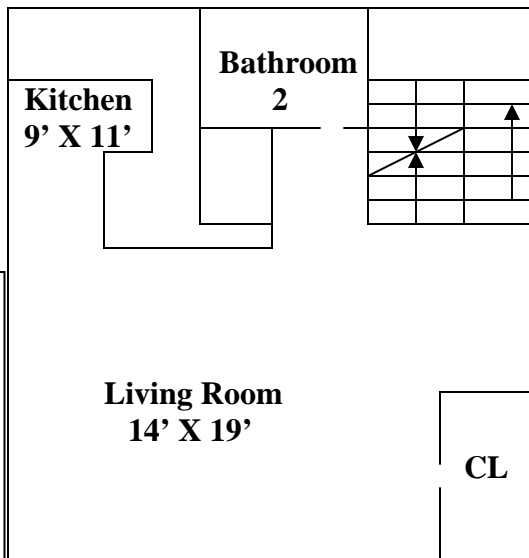

**701-A SOUTH MAIN STREET**

- 4 Bedroom Apartment
- 2 Bathrooms
- Refrigerator
- Stove
- Dishwasher
- Garbage Disposal
- Washer/Dryer in Unit
- Wall-to-Wall Carpet
- Central Air
- 4 Blocks from Campus

2<sup>ND</sup> FLOOR

701-C SOUTH MAIN STREET  
'B' IS A MIRROR IMAGE

- 4 Bedroom Townhouse
- 3 Bathrooms
- Refrigerator
- Stove
- Dishwasher
- Garbage Disposal
- Washer/Dryer In Unit
- Wall-to-Wall Carpet
- Central Air
- 4 Blocks from Campus

1<sup>ST</sup> FLOOR

NOT TO SCALE

BASEMENT

701-D SOUTH MAIN STREET  
'E' IS MIRROR IMAGE

2<sup>ND</sup> FLOOR

- 4 Bedroom Townhouse
- 2 Bathrooms
- Refrigerator
- Stove
- Dishwasher
- Garbage Disposal
- Wall-to-Wall Carpet
- Central Air
- 4 Blocks from Campus