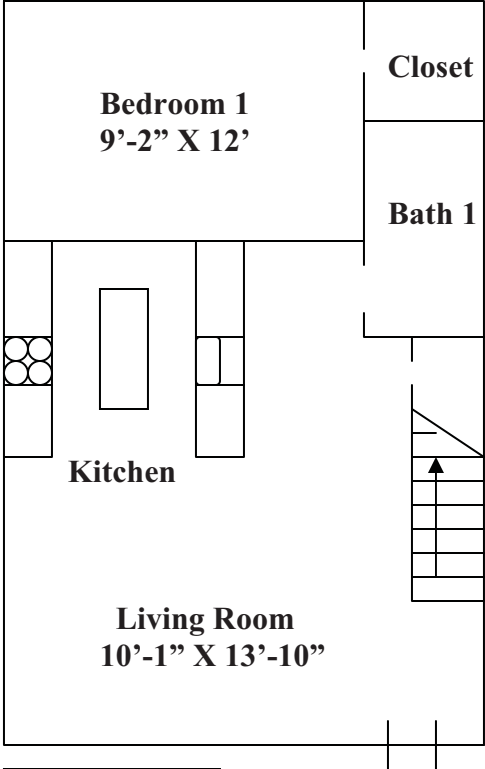

300-B EAST MAIN STREET

- 3 Bedroom Apartment
- 2 Bathrooms
- Refrigerator
- Stove
- Dishwasher
- Garbage Disposal
- Wall-to-Wall Carpet
- Central Air
- Pet Friendly
- Less than 1/2 mile from RU campus

300-C, G, K EAST MAIN STREET

- 3 Bedroom Apartment
- 2 Bathrooms
- Refrigerator
- Deck/Patio
- Stove
- Dishwasher
- Garbage Disposal
- Wall-to-Wall Carpet
- Central Air

300-T EAST MAIN STREET

- 3 Bedroom Townhouse
- 2 Bathrooms
- Refrigerator
- Stove
- Dishwasher
- Garbage Disposal
- Washer/Dryer
- Wall-to-Wall Carpet
- Central Air

1ST FLOOR

2ND FLOOR

NOT TO SCALE

300-U EAST MAIN STREET

- 3 Bedroom Townhouse
- 2 Bathrooms
- Refrigerator
- Stove
- Washer/Dryer

- Dishwasher
- Garbage Disposal
- Wall-to-Wall Carpet
- Central Air

1ST FLOOR

NOT TO SCALE

2ND FLOOR

300-W EAST MAIN STREET

- 3 Bedroom Townhouse
- 2 Bathrooms
- Refrigerator
- Stove
- Dishwasher
- Garbage Disposal
- Wall-to-Wall Carpet
- Central Air

1ST FLOOR

NOT TO SCALE

2ND FLOOR

300-X EAST MAIN STREET