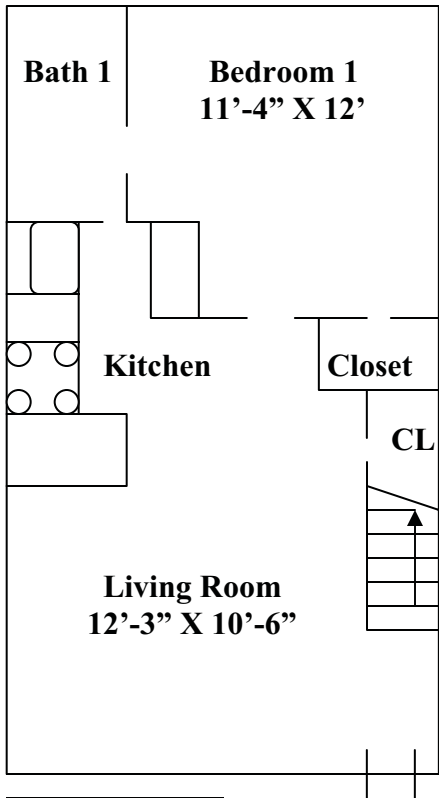

300-B EAST MAIN STREET

- 3 Bedroom Apartment
- 2 Bathrooms
- Refrigerator
- Stove
- Dishwasher
- Garbage Disposal
- Wall-to-Wall Carpet
- Central Air
- Pet Friendly
- Less than 1/2 mile from RU campus

300-C, G, K EAST MAIN STREET

1ST FLOOR

2ND FLOOR

NOT TO SCALE

300-U EAST MAIN STREET

- 3 Bedroom Townhouse
- 2 Bathrooms
- Refrigerator
- Stove
- Washer/Dryer

- Dishwasher
- Garbage Disposal
- Wall-to-Wall Carpet
- Central Air

1ST FLOOR

NOT TO SCALE

2ND FLOOR

300-W EAST MAIN STREET

- 3 Bedroom Townhouse
- 2 Bathrooms
- Refrigerator
- Stove
- Dishwasher
- Garbage Disposal
- Wall-to-Wall Carpet
- Central Air

1ST FLOOR

NOT TO SCALE

2ND FLOOR

300-X EAST MAIN STREET

- 3 Bedroom Townhouse
- 2 Bathrooms
- Refrigerator
- Stove
- Dishwasher
- Garbage Disposal
- Wall-to-Wall Carpet
- Central Air

1ST FLOOR

NOT TO SCALE

2ND FLOOR