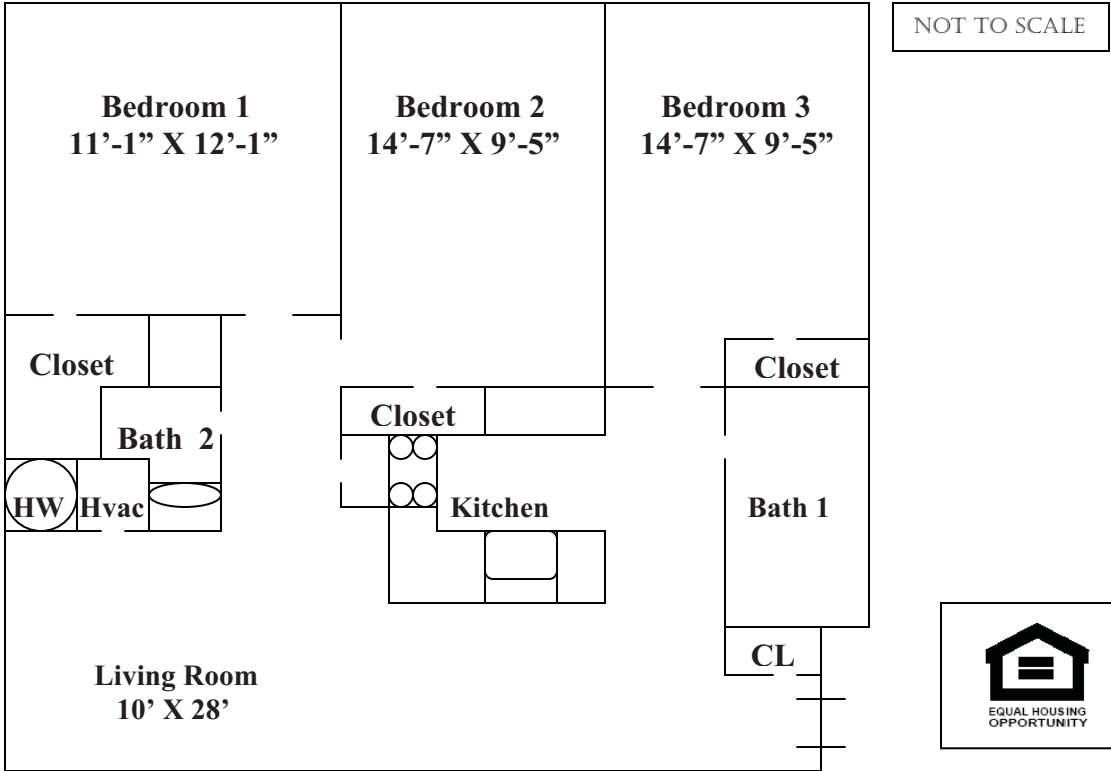

300-B EAST MAIN STREET

- 3 Bedroom Apartment
- 2 Bathrooms
- Refrigerator
- Stove
- Dishwasher
- Garbage Disposal
- Wall-to-Wall Carpet
- Central Air
- Pet Friendly
- Less than 1/2 mile from RU campus

300-C, G, K EAST MAIN STREET

- 3 Bedroom Apartment
- 2 Bathrooms
- Refrigerator
- Deck/Patio
- Stove
- Dishwasher
- Garbage Disposal
- Wall-to-Wall Carpet
- Central Air

300-T EAST MAIN STREET

- 3 Bedroom Townhouse
- 2 Bathrooms
- Refrigerator
- Stove
- Dishwasher
- Garbage Disposal
- Washer/Dryer
- Wall-to-Wall Carpet
- Central Air

1ST FLOOR

2ND FLOOR

NOT TO SCALE

300-U EAST MAIN STREET

- 3 Bedroom Townhouse
- 2 Bathrooms
- Refrigerator
- Stove
- Washer/Dryer

- Dishwasher
- Garbage Disposal
- Wall-to-Wall Carpet
- Central Air

1ST FLOOR

NOT TO SCALE

2ND FLOOR

300-W EAST MAIN STREET

- 3 Bedroom Townhouse
- 2 Bathrooms
- Refrigerator
- Stove
- Dishwasher
- Garbage Disposal
- Wall-to-Wall Carpet
- Central Air

1ST FLOOR

NOT TO SCALE

2ND FLOOR

300-X EAST MAIN STREET