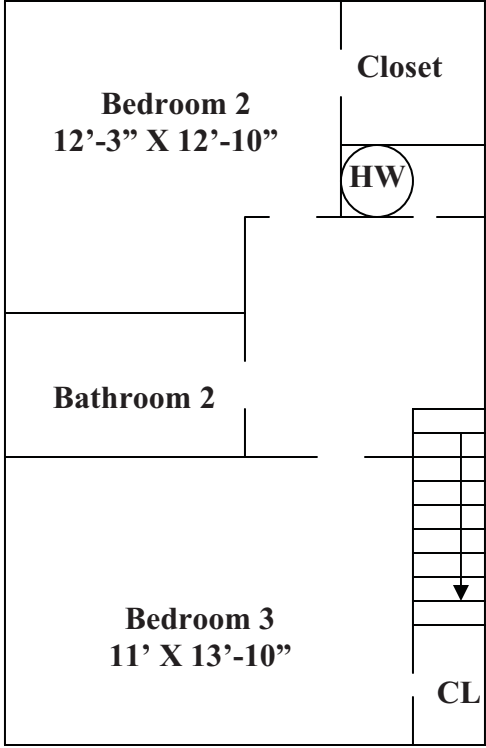

300-B EAST MAIN STREET

- 3 Bedroom Apartment
- 2 Bathrooms
- Refrigerator
- Stove
- Dishwasher
- Garbage Disposal
- Wall-to-Wall Carpet
- Central Air
- Pet Friendly
- Less than 1/2 mile from RU campus

300-C, G, K EAST MAIN STREET

- 3 Bedroom Apartment
- 2 Bathrooms
- Refrigerator
- Deck/Patio
- Stove
- Dishwasher
- Garbage Disposal
- Wall-to-Wall Carpet
- Central Air

300-T EAST MAIN STREET

- 3 Bedroom Townhouse
- 2 Bathrooms
- Refrigerator
- Stove
- Dishwasher
- Garbage Disposal
- Washer/Dryer
- Wall-to-Wall Carpet
- Central Air

1ST FLOOR

2ND FLOOR

NOT TO SCALE

300-U EAST MAIN STREET

- 3 Bedroom Townhouse
- 2 Bathrooms
- Refrigerator
- Stove
- Washer/Dryer

- Dishwasher
- Garbage Disposal
- Wall-to-Wall Carpet
- Central Air

1ST FLOOR

NOT TO SCALE

2ND FLOOR

300-W EAST MAIN STREET

- 3 Bedroom Townhouse
- 2 Bathrooms
- Refrigerator
- Stove
- Dishwasher
- Garbage Disposal
- Wall-to-Wall Carpet
- Central Air

1ST FLOOR

NOT TO SCALE

2ND FLOOR

300-X EAST MAIN STREET