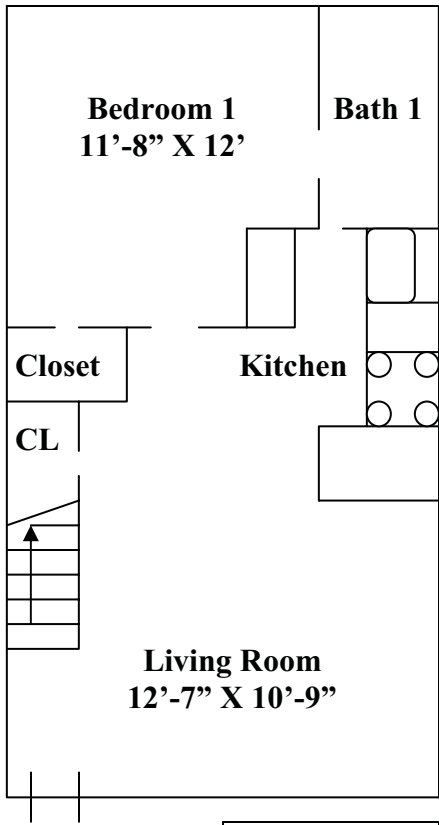

300-B EAST MAIN STREET

- 3 Bedroom Apartment
- 2 Bathrooms
- Refrigerator
- Stove
- Dishwasher
- Garbage Disposal
- Wall-to-Wall Carpet
- Central Air
- Pet Friendly
- Less than 1/2 mile from RU campus

300-C, G, K EAST MAIN STREET

1ST FLOOR

2ND FLOOR

NOT TO SCALE

300-U EAST MAIN STREET

- 3 Bedroom Townhouse
- 2 Bathrooms
- Refrigerator
- Stove
- Washer/Dryer

- Dishwasher
- Garbage Disposal
- Wall-to-Wall Carpet
- Central Air

1ST FLOOR

NOT TO SCALE

2ND FLOOR

300-W EAST MAIN STREET

- 3 Bedroom Townhouse
- 2 Bathrooms
- Refrigerator
- Stove
- Dishwasher
- Garbage Disposal
- Wall-to-Wall Carpet
- Central Air

1ST FLOOR

NOT TO SCALE

2ND FLOOR

300-X EAST MAIN STREET

- 3 Bedroom Townhouse
- 2 Bathrooms
- Refrigerator
- Stove
- Dishwasher
- Garbage Disposal
- Wall-to-Wall Carpet
- Central Air

1ST FLOOR

NOT TO SCALE

2ND FLOOR