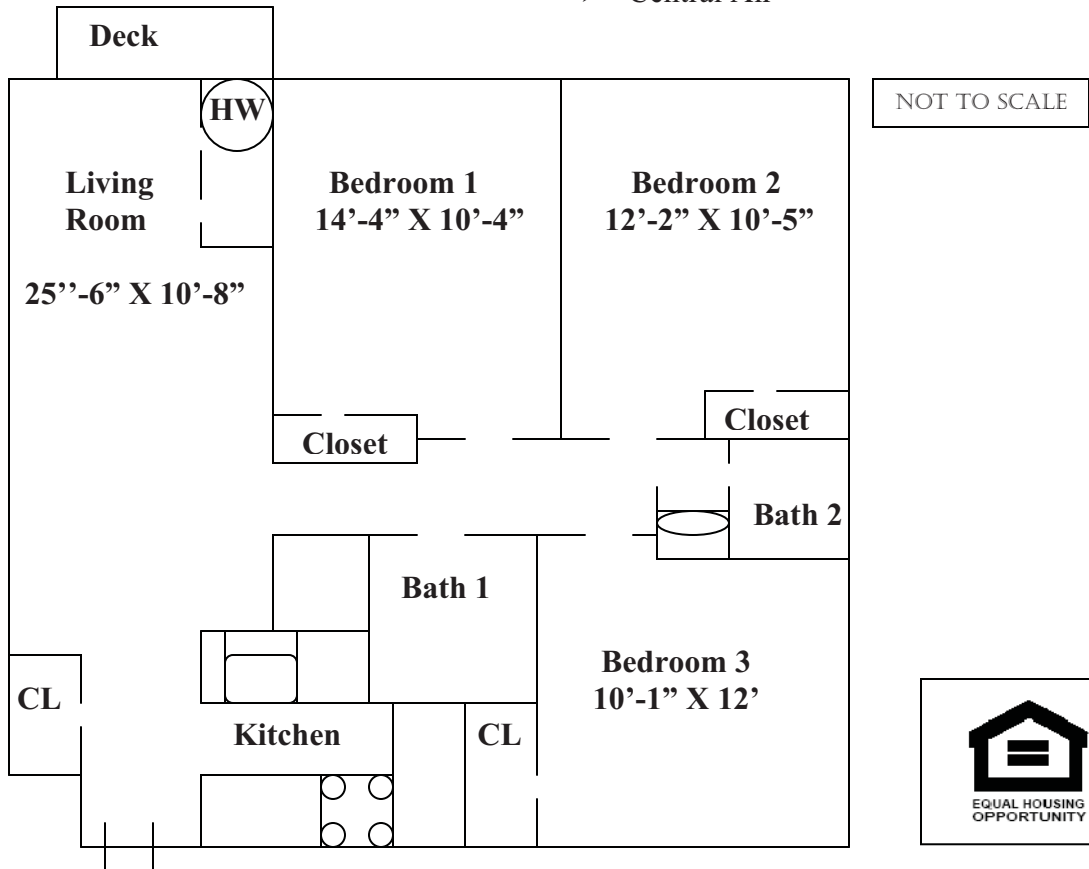

300-B EAST MAIN STREET

- 3 Bedroom Apartment
- 2 Bathrooms
- Refrigerator
- Stove
- Dishwasher
- Garbage Disposal
- Wall-to-Wall Carpet
- Central Air
- Pet Friendly
- Less than 1/2 mile from RU campus

300-C, G, K EAST MAIN STREET

- 3 Bedroom Apartment
- 2 Bathrooms
- Refrigerator
- Deck/Patio
- Stove
- Dishwasher
- Garbage Disposal
- Wall-to-Wall Carpet
- Central Air

300-T EAST MAIN STREET

- 3 Bedroom Townhouse
- 2 Bathrooms
- Refrigerator
- Stove
- Dishwasher
- Garbage Disposal
- Washer/Dryer
- Wall-to-Wall Carpet
- Central Air

1ST FLOOR

2ND FLOOR

NOT TO SCALE

300-U EAST MAIN STREET

- 3 Bedroom Townhouse
- 2 Bathrooms
- Refrigerator
- Stove
- Washer/Dryer

- Dishwasher
- Garbage Disposal
- Wall-to-Wall Carpet
- Central Air

1ST FLOOR

NOT TO SCALE

2ND FLOOR

300-W EAST MAIN STREET

- 3 Bedroom Townhouse
- 2 Bathrooms
- Refrigerator
- Stove
- Dishwasher
- Garbage Disposal
- Wall-to-Wall Carpet
- Central Air

1ST FLOOR

NOT TO SCALE

2ND FLOOR

300-X EAST MAIN STREET