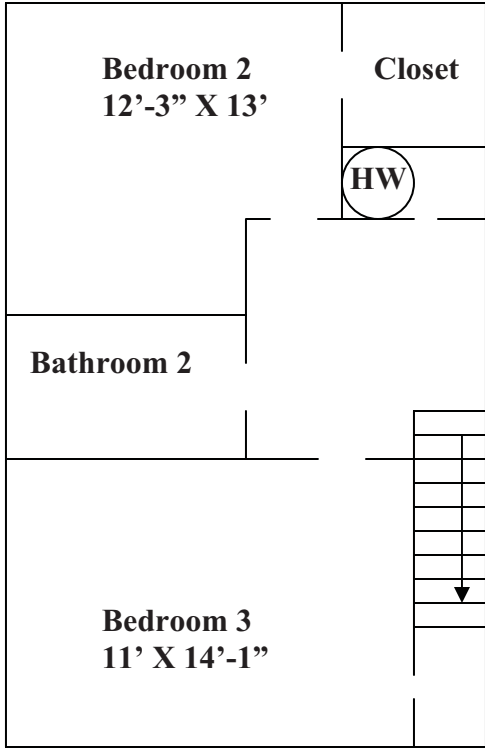

300-B EAST MAIN STREET

- 3 Bedroom Apartment
- 2 Bathrooms
- Refrigerator
- Stove
- Dishwasher
- Garbage Disposal
- Wall-to-Wall Carpet
- Central Air
- Pet Friendly
- Less than 1/2 mile from RU campus

300-C, G, K EAST MAIN STREET

- 3 Bedroom Apartment
- 2 Bathrooms
- Refrigerator
- Deck/Patio
- Stove
- Dishwasher
- Garbage Disposal
- Wall-to-Wall Carpet
- Central Air

300-T EAST MAIN STREET

- 3 Bedroom Townhouse
- 2 Bathrooms
- Refrigerator
- Stove
- Dishwasher
- Garbage Disposal
- Washer/Dryer
- Wall-to-Wall Carpet
- Central Air

1ST FLOOR

2ND FLOOR

NOT TO SCALE

300-U EAST MAIN STREET

- 3 Bedroom Townhouse
- 2 Bathrooms
- Refrigerator
- Stove
- Washer/Dryer

- Dishwasher
- Garbage Disposal
- Wall-to-Wall Carpet
- Central Air

1ST FLOOR

NOT TO SCALE

2ND FLOOR

300-W EAST MAIN STREET

- 3 Bedroom Townhouse
- 2 Bathrooms
- Refrigerator
- Stove
- Dishwasher
- Garbage Disposal
- Wall-to-Wall Carpet
- Central Air

1ST FLOOR

NOT TO SCALE

2ND FLOOR

300-X EAST MAIN STREET