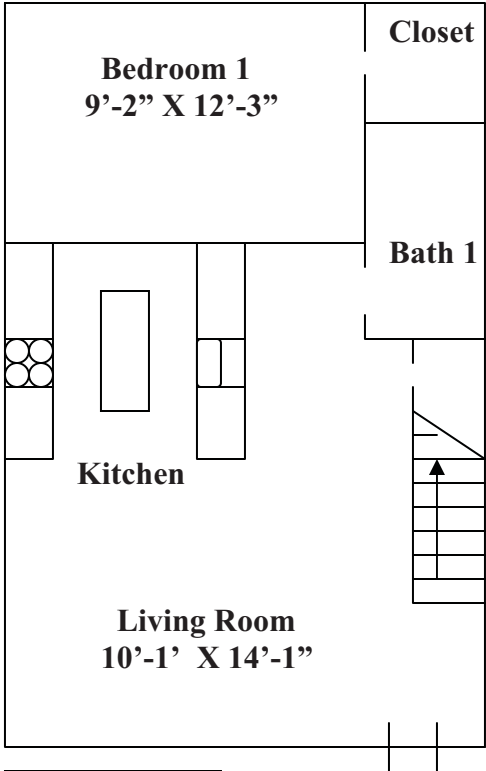

300-B EAST MAIN STREET

- 3 Bedroom Apartment
- 2 Bathrooms
- Refrigerator
- Stove
- Dishwasher
- Garbage Disposal
- Wall-to-Wall Carpet
- Central Air
- Pet Friendly
- Less than 1/2 mile from RU campus

300-C, G, K EAST MAIN STREET

- 3 Bedroom Apartment
- 2 Bathrooms
- Refrigerator
- Deck/Patio
- Stove
- Dishwasher
- Garbage Disposal
- Wall-to-Wall Carpet
- Central Air

300-T EAST MAIN STREET

- 3 Bedroom Townhouse
- 2 Bathrooms
- Refrigerator
- Stove
- Dishwasher
- Garbage Disposal
- Washer/Dryer
- Wall-to-Wall Carpet
- Central Air

1ST FLOOR

2ND FLOOR

NOT TO SCALE

300-U EAST MAIN STREET

- 3 Bedroom Townhouse
- 2 Bathrooms
- Refrigerator
- Stove
- Washer/Dryer

- Dishwasher
- Garbage Disposal
- Wall-to-Wall Carpet
- Central Air

1ST FLOOR