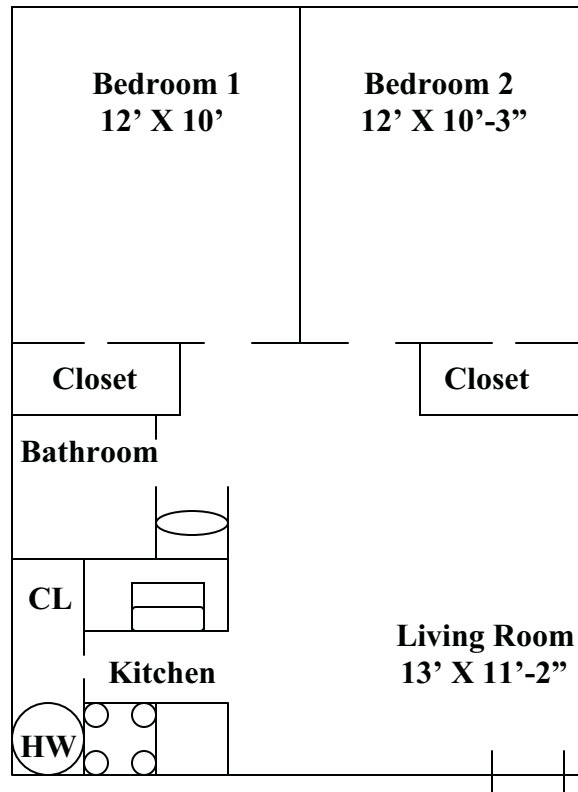

# 300-A, E & I EAST MAIN STREET

- 2 Bedroom Apartment
- 1 Bathroom
- Refrigerator
- Stove
- Dishwasher
- Garbage Disposal
- Wall-to-Wall Carpet
- Central Air

# 300-M EAST MAIN STREET

- 2 Bedroom Apartment
- 1 Bathroom
- Refrigerator
- Stove
- Dishwasher
- Garbage Disposal
- Wall-to-Wall Carpet
- Central Air

NOT TO SCALE