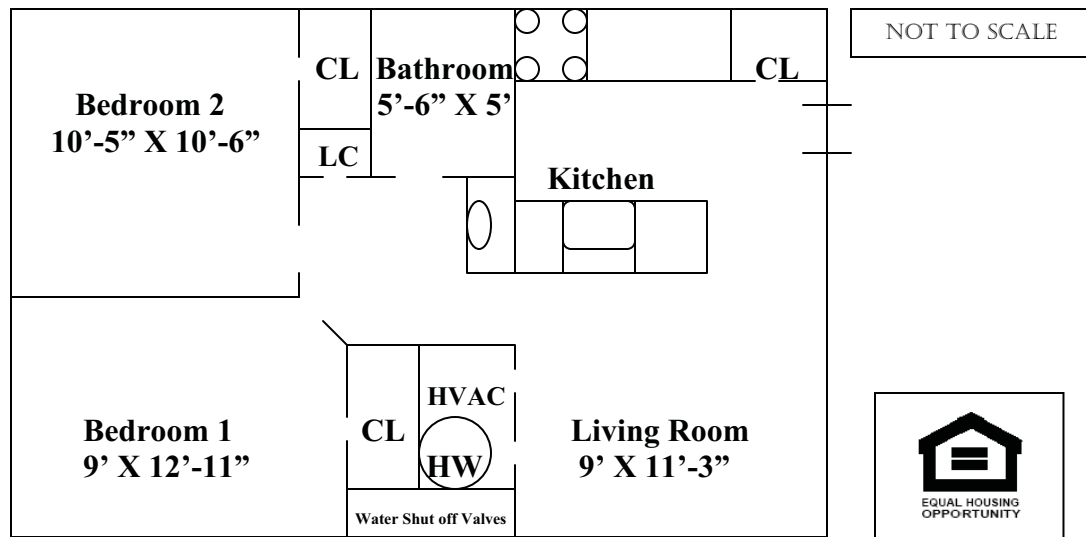

# 300-A, E & I EAST MAIN STREET

- 2 Bedroom Apartment
- 1 Bathroom
- Refrigerator
- Stove
- Dishwasher
- Garbage Disposal
- Wall-to-Wall Carpet
- Central Air

# 300-M EAST MAIN STREET

- 2 Bedroom Apartment
- 1 Bathroom
- Refrigerator
- Stove
- Dishwasher
- Garbage Disposal
- Wall-to-Wall Carpet
- Central Air

NOT TO SCALE