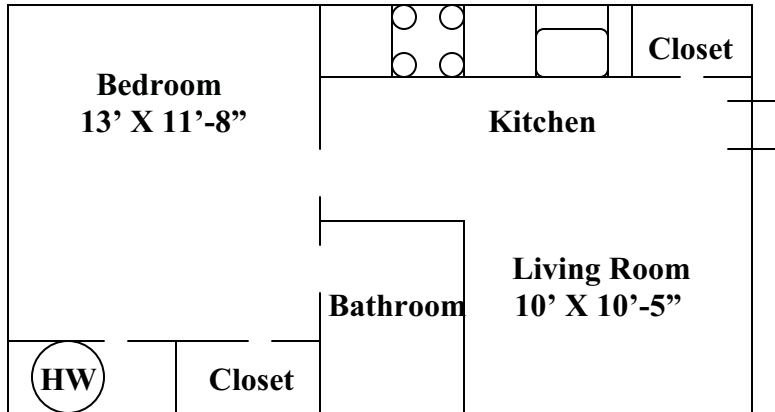

NOT TO SCALE

300-R EAST MAIN STREET

- 1 Bedroom Apartment
- 1 Bathroom
- Refrigerator
- Stove
- Dishwasher
- Garbage Disposal
- Wall-to-Wall Carpet
- Central Air

NOT TO SCALE