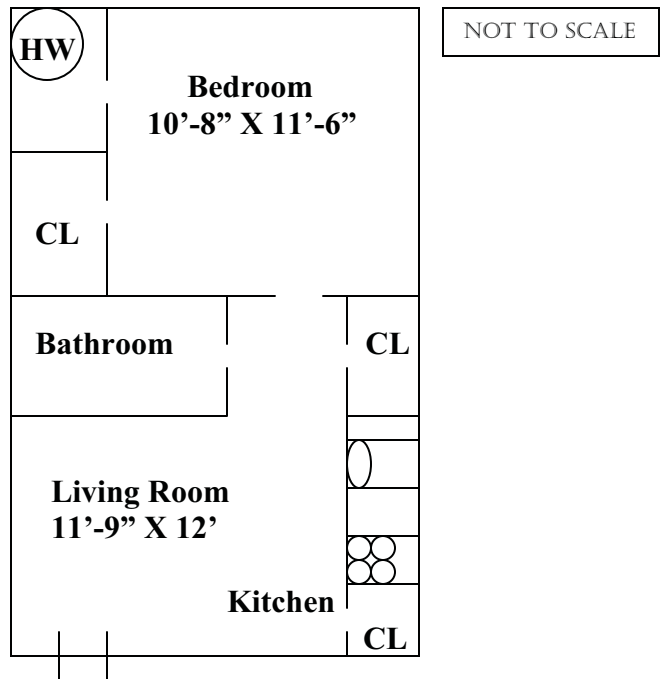

300-D EAST MAIN STREET

- Less than ½ mile from RU campus
- 1 Bedroom Apartment
- 1 Bathroom
- Refrigerator
- Stove
- Dishwasher
- Garbage Disposal
- Wall-to-Wall Carpet
- Central Air
- Pet Friendly

NOT TO SCALE

300-D, H, L EAST MAIN STREET

- 1 Bedroom Apartment
- 1 Bathroom
- Refrigerator
- Stove
- Dishwasher
- Garbage Disposal
- Wall-to-Wall Carpet
- Central Air

NOT TO SCALE

300-N EAST MAIN STREET

- 1 Bedroom Apartment
- 1 Bathroom
- Refrigerator
- Stove
- Dishwasher
- Garbage Disposal
- Wall-to-Wall Carpet
- Central Air

601 East Main St
Radford, VA 24141
540-731-1176

www.bcrpropertymanagement.com

300-P EAST MAIN STREET

- Less than 1/2 mile from RU campus
- 1 Bedroom Apartment
- 1 Bathroom
- Refrigerator
- Stove
- Dishwasher
- Garbage Disposal
- Wall-to-Wall Carpet
- Central Air
- Pet Friendly