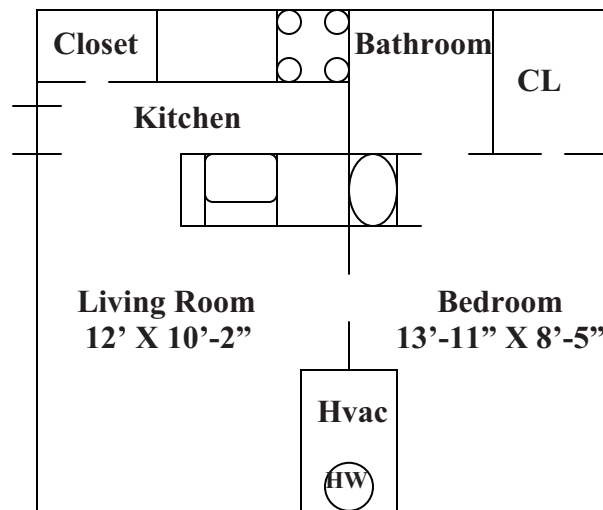

300-D EAST MAIN STREET

- Less than ½ mile from RU campus
- 1 Bedroom Apartment
- 1 Bathroom
- Refrigerator
- Stove
- Dishwasher
- Garbage Disposal
- Wall-to-Wall Carpet
- Central Air
- Pet Friendly

NOT TO SCALE

300-D, H, L EAST MAIN STREET

- 1 Bedroom Apartment
- 1 Bathroom
- Refrigerator
- Stove
- Dishwasher
- Garbage Disposal
- Wall-to-Wall Carpet
- Central Air

NOT TO SCALE

300-N EAST MAIN STREET

- 1 Bedroom Apartment
- 1 Bathroom
- Refrigerator
- Stove
- Dishwasher
- Garbage Disposal
- Wall-to-Wall Carpet
- Central Air

NOT TO SCALE

300-R EAST MAIN STREET

- 1 Bedroom Apartment
- 1 Bathroom
- Refrigerator
- Stove
- Dishwasher
- Garbage Disposal
- Wall-to-Wall Carpet
- Central Air

NOT TO SCALE