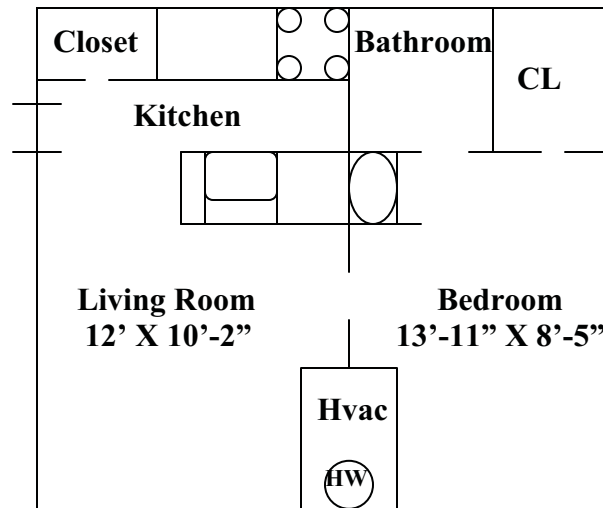

300-D EAST MAIN STREET

- Less than ½ mile from RU campus
- 1 Bedroom Apartment
- 1 Bathroom
- Refrigerator
- Stove
- Dishwasher
- Garbage Disposal
- Wall-to-Wall Carpet
- Central Air
- Pet Friendly

NOT TO SCALE

300-D, H, L EAST MAIN STREET

- 1 Bedroom Apartment
- 1 Bathroom
- Refrigerator
- Stove
- Dishwasher
- Garbage Disposal
- Wall-to-Wall Carpet
- Central Air

NOT TO SCALE

300-N EAST MAIN STREET

- 1 Bedroom Apartment
- 1 Bathroom
- Refrigerator
- Stove
- Dishwasher
- Garbage Disposal
- Wall-to-Wall Carpet
- Central Air

NOT TO SCALE

300-R EAST MAIN STREET

- 1 Bedroom Apartment
- 1 Bathroom
- Refrigerator
- Stove
- Dishwasher
- Garbage Disposal
- Wall-to-Wall Carpet
- Central Air

NOT TO SCALE