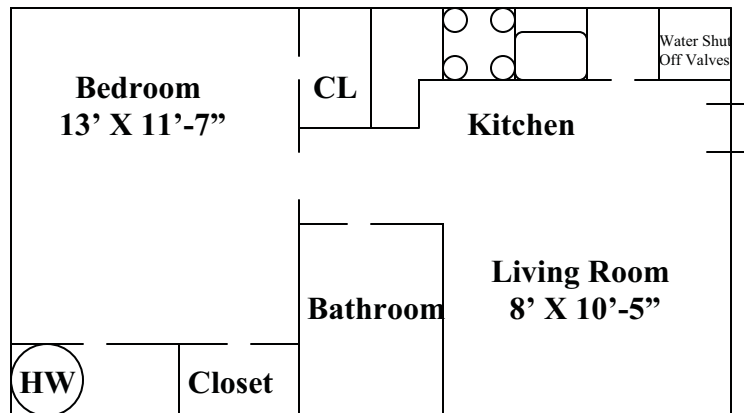

300-D EAST MAIN STREET

- Less than ½ mile from RU campus
- 1 Bedroom Apartment
- 1 Bathroom
- Refrigerator
- Stove
- Dishwasher
- Garbage Disposal
- Wall-to-Wall Carpet
- Central Air
- Pet Friendly

NOT TO SCALE

300-D, H, L EAST MAIN STREET

- 1 Bedroom Apartment
- 1 Bathroom
- Refrigerator
- Stove
- Dishwasher
- Garbage Disposal
- Wall-to-Wall Carpet
- Central Air

NOT TO SCALE

300-N EAST MAIN STREET

- 1 Bedroom Apartment
- 1 Bathroom
- Refrigerator
- Stove
- Dishwasher
- Garbage Disposal
- Wall-to-Wall Carpet
- Central Air

601 East Main St
Radford, VA 24141
540-731-1176

www.bcrpropertymanagement.com

300-P EAST MAIN STREET

- Less than 1/2 mile from RU campus
- 1 Bedroom Apartment
- 1 Bathroom
- Refrigerator
- Stove
- Dishwasher
- Garbage Disposal
- Wall-to-Wall Carpet
- Central Air
- Pet Friendly

NOT TO SCALE

300-R EAST MAIN STREET

- 1 Bedroom Apartment
- 1 Bathroom
- Refrigerator
- Stove
- Dishwasher
- Garbage Disposal
- Wall-to-Wall Carpet
- Central Air

NOT TO SCALE