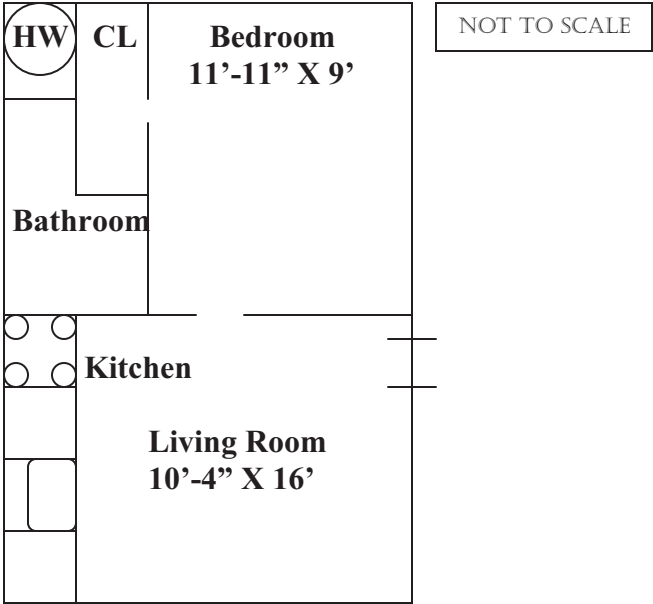

300-D EAST MAIN STREET

- Less than ½ mile from RU campus
- 1 Bedroom Apartment
- 1 Bathroom
- Refrigerator
- Stove
- Dishwasher
- Garbage Disposal
- Wall-to-Wall Carpet
- Central Air
- Pet Friendly

NOT TO SCALE

300-D, H, L EAST MAIN STREET

- 1 Bedroom Apartment
- 1 Bathroom
- Refrigerator
- Stove
- Dishwasher
- Garbage Disposal
- Wall-to-Wall Carpet
- Central Air

NOT TO SCALE

300-N EAST MAIN STREET

- 1 Bedroom Apartment
- 1 Bathroom
- Refrigerator
- Stove
- Dishwasher
- Garbage Disposal
- Wall-to-Wall Carpet
- Central Air

601 East Main St
Radford, VA 24141
540-731-1176

www.bcrpropertymanagement.com

300-P EAST MAIN STREET

- Less than 1/2 mile from RU campus
- 1 Bedroom Apartment
- 1 Bathroom
- Refrigerator
- Stove
- Dishwasher
- Garbage Disposal
- Wall-to-Wall Carpet
- Central Air
- Pet Friendly

NOT TO SCALE

300-R EAST MAIN STREET

- 1 Bedroom Apartment
- 1 Bathroom
- Refrigerator
- Stove
- Dishwasher
- Garbage Disposal
- Wall-to-Wall Carpet
- Central Air

NOT TO SCALE