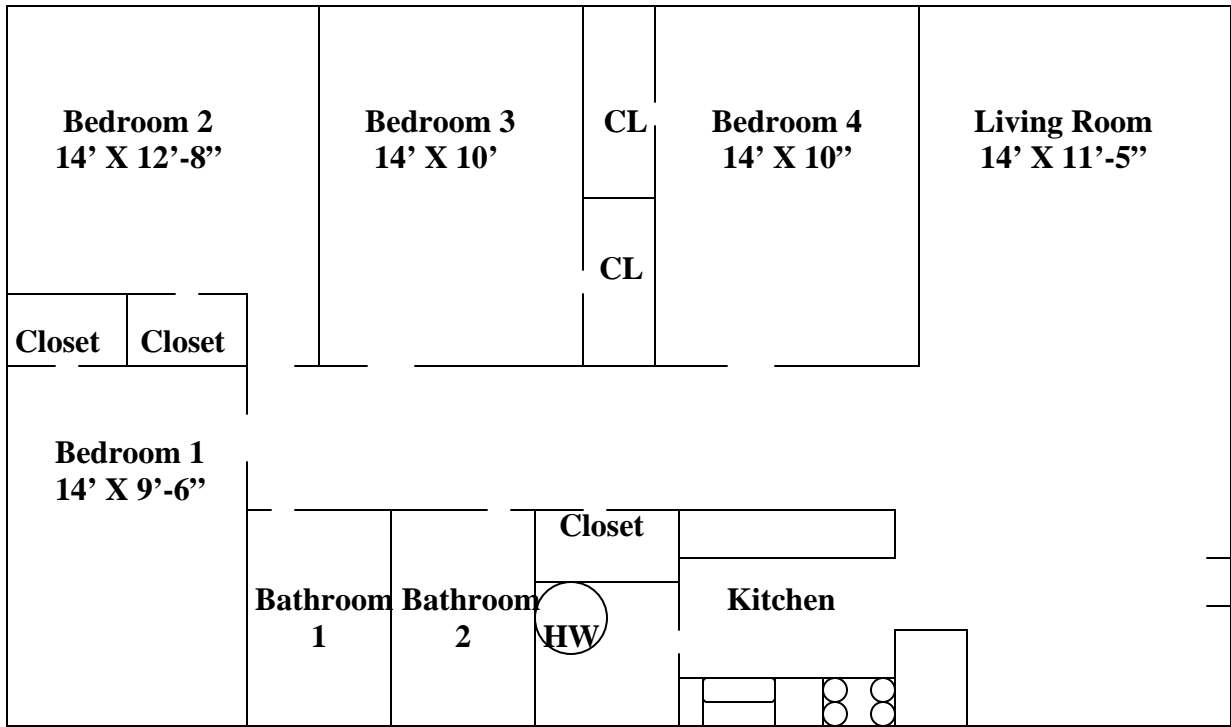

**208-C & E WHARTON STREET
(B & D MIRROR IMAGE)**

2ND FLOOR

NOT TO SCALE

- 4 Bedroom Townhouse
- 2.5 Bathrooms
- Deck/Patio
- Stove
- Refrigerator
- Dishwasher
- Garbage Disposal
- Wall-to-Wall Carpet
- Central Air

**208-G WHARTON STREET
(F-MIRROR IMAGE)**

- 4 Bedroom Apartment
- 2 Bathrooms
- Stove
- Refrigerator
- Dishwasher
- Garbage Disposal
- Wall-to-Wall Carpet
- Central Air

NOT TO SCALE