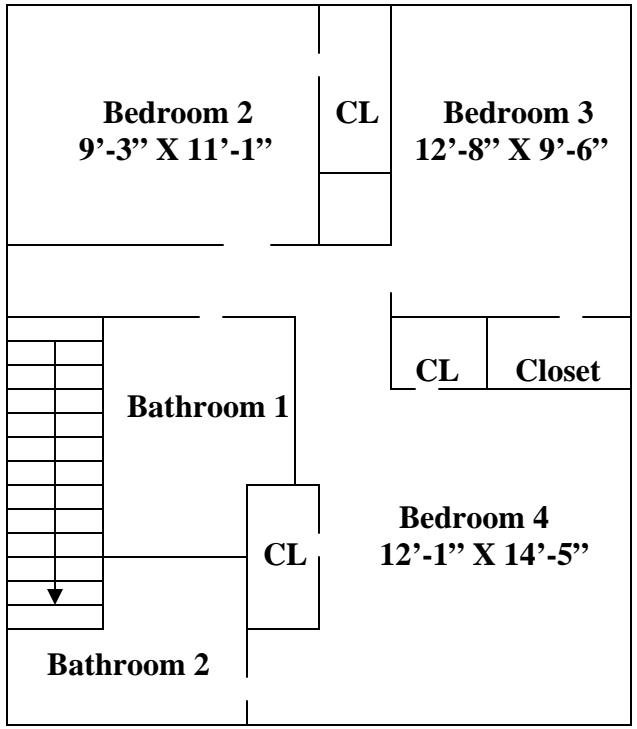

**208-C & E WHARTON STREET
(B & D MIRROR IMAGE)**

2ND FLOOR

NOT TO SCALE

- 4 Bedroom Townhouse
- 2.5 Bathrooms
- Deck/Patio
- Stove
- Refrigerator
- Dishwasher
- Garbage Disposal
- Wall-to-Wall Carpet
- Central Air

**208-G WHARTON STREET
(F-MIRROR IMAGE)**

- 4 Bedroom Apartment
- 2 Bathrooms
- Stove
- Refrigerator
- Dishwasher
- Garbage Disposal
- Wall-to-Wall Carpet
- Central Air

NOT TO SCALE