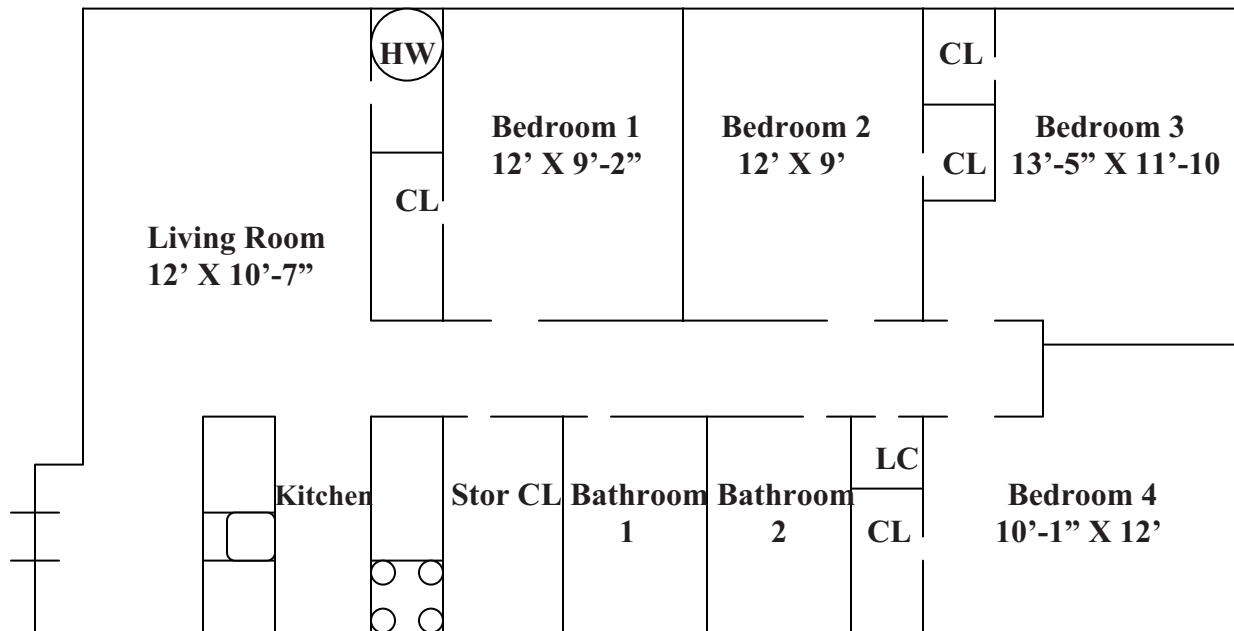

1117-D CLEMENT STREET

- 4 Bedroom Apartment
- 2 Bathroom
- Washer/dryer
- Refrigerator
- Stove
- Dishwasher
- Garbage Disposal
- Wall-to-Wall Carpet
- Central Air

NOT TO SCALE

1117-H & L CLEMENT STREET

- 4 Bedroom Apartment
- 2 Bathroom
- Washer/Dryer
- Refrigerator
- Stove
- Dishwasher
- Garbage Disposal
- Wall-to-Wall Carpet
- Central Air

NOT TO SCALE